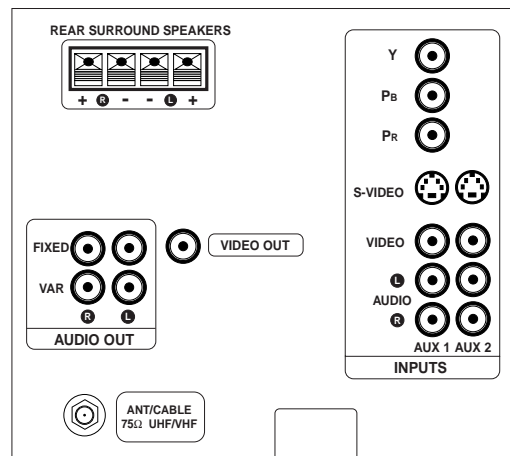

When activated, SmartSound™ keeps volume levels constant between programs and commercials, and from one channel to another.

True Surround Sound

Experience the full, three-dimensional effect of a live musical performance with true surround, not just matrix surround.

Incredible Stereo™

Heightens the overall entertainment experience by engulfing the listener in a "wall of sound" using pseudo-acoustic management of audio signals.

10-Watt dbx® Hi-Fi Stereo Sound System

Onscreen Tone Controls with Bass Boost
Onscreen Volume Bar

Audio/Video Jack Panel JP9120

Additional Features Include:

- 160° wide-angle screen
- 550 foot lamberts peak brightness
- 7" liquid-cooled, liquid-coupled tubes
- 181-total channel capability
- Clearview video noise reduction
- Random channel access
- Programmable scan tuning
- 120-minute sleep timer
- Energy Star
- Total remote menu-format tuning with multicolor onscreen graphics
- 4-way cursor directional control
- One-button picture reset
- Status recall
- Mono/stereo/SAP select
- Cable/normal select
- Two 4" x 6", full-range oval speakers